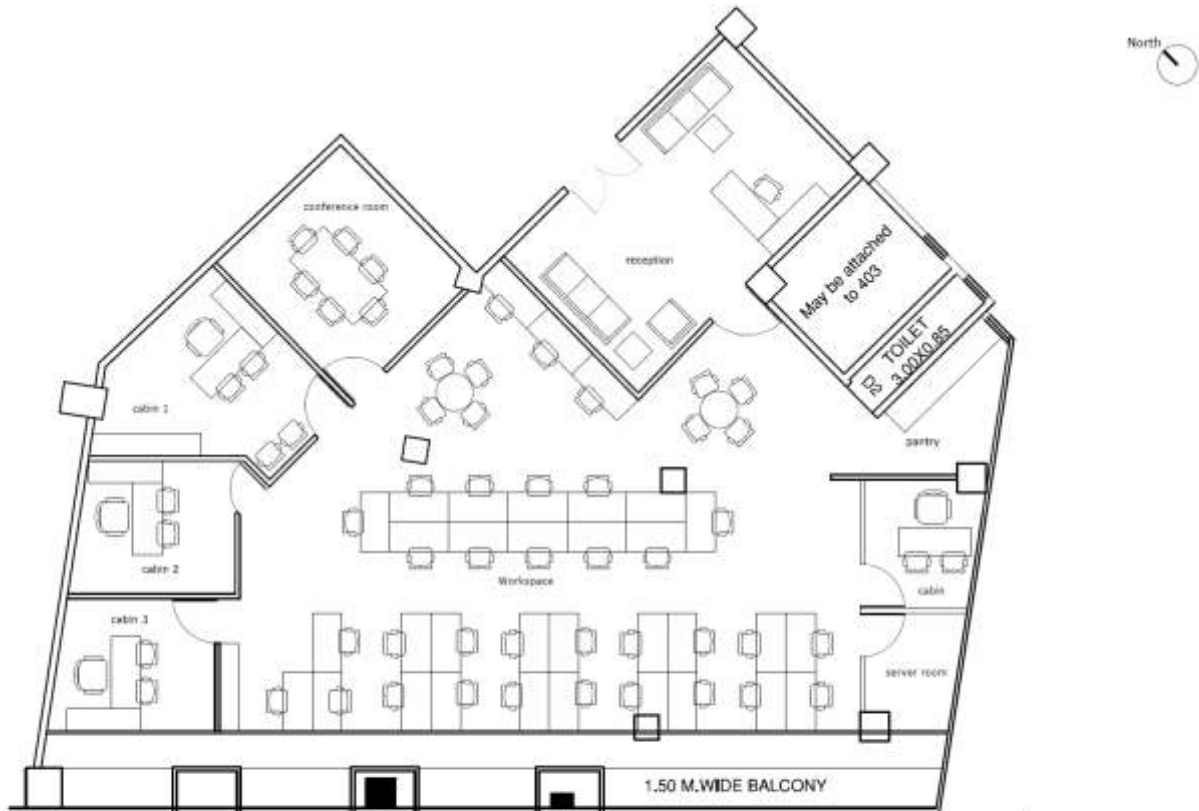

Leasing: 020 2616 5580 | Fax: + 91 20 2616 3653 | E-mail: leasing@gera.in | www.gera.in

Specimen Floor Plans: Unit no. 404

Plan

Key Plan

404	Built Up Area : 3,128 sq ft	Seats
	Workstations	33
	Cabins	4 x 3
	Conference Room	1 x 6
	Meeting Room	2 x 4
	Reception	1 + 7
	Pantry + Dining	NA
	Store+ Server Room	NA